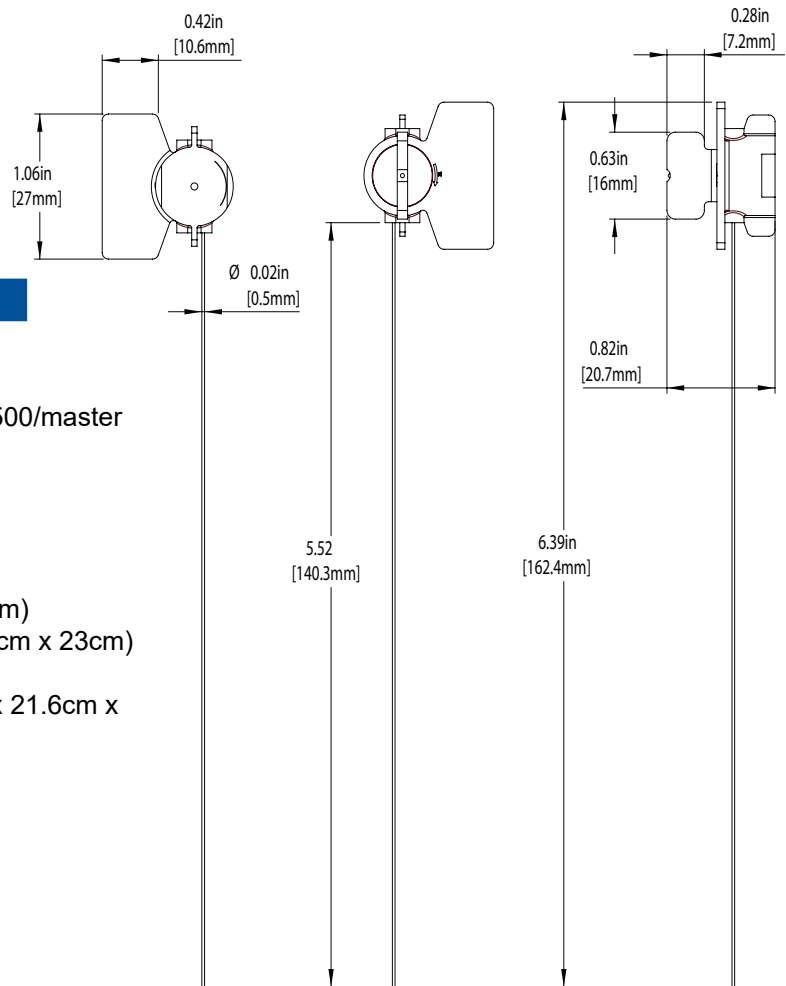

Toolless Roto Seal®

STANDARD COLORS

- Body: Clear
- Insert: Red / Blue / Green / Yellow / Orange / Black

PACKAGING

- Standard Packing:
 - Without wire 100/bag, 1000/box, 5,000/master
 - With 8-18" attached wire 100/bag, 500/box, 2,500/master
 - Kevlar wire 100/bag, 1000/box, 5,000/master
- Weight:
 - Without wire Gross: 34 lbs. (15 Kg)
 - With 8" attached wire Gross: 22 lbs. (10 Kg)
- Carton (Master) Size:
 - Without wire 28" x 15" x 9" (70cm x 37.5cm x 23cm)
 - With 8" attached wire 28" x 15" x 9" (70cm x 37.5cm x 23cm)
- Box Size:
 - With 8" attached wire 14" x 8.5" x 4.75" (35.5cm x 21.6cm x 12cm)
- Box Weight:
 - With 8" attached wire 4.3 lbs. (1.95 Kg)